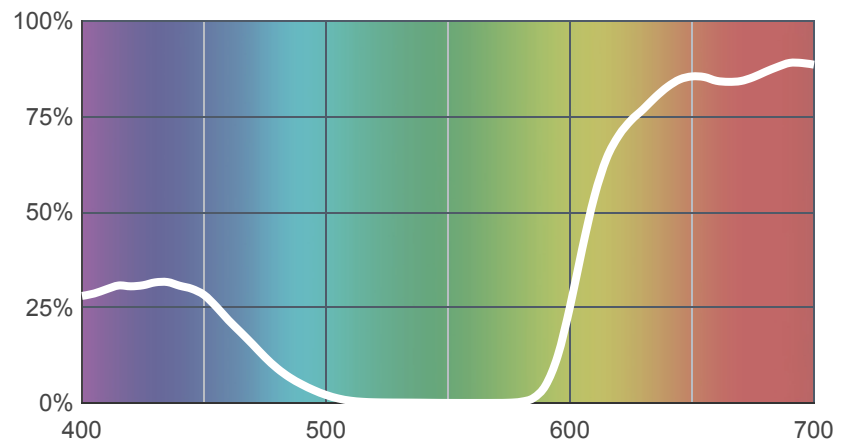

793 Vanity Fair

[View on leefilters.com](#) / [Find a Dealer](#)

A rich glamorous pink, good for use on special occasions.

	Source C 6774K	Tungsten 3200K
Transmission Y	12%	16.8%
x	0.419	0.591
y	0.17	0.258
Absorption	0.92	0.77

Light transmitted (Y%)
for each colour
wavelength (nm)

Dimming Source Preview

Created by **Patrick Woodroffe** as a part of The Designer Series.

Rolls:

- **1" Core** 7.62m x 1.22m (25' x 48")
- **2" Core** 7.62m x 1.22m (25' x 48")
- **Quick Roll** Length 7.62m (25') x any width between 2.5cm - 1.17m (1" x 48")

Sheets:

- **Full Sheet** 1.22m x 0.53m (48" x 21")
USA: Full Sheets by special order only.
- **Half Sheet** 0.61m x 0.53m (24" x 21")

Pre-Cut Packs:

- Not available in a pack