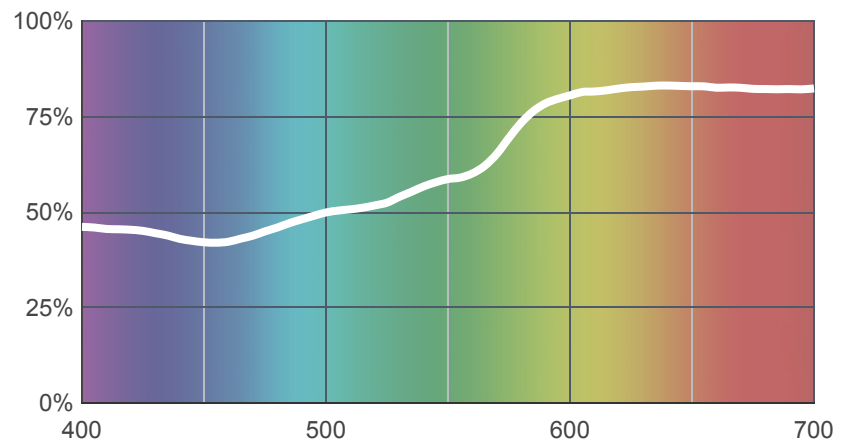

774 Soft Amber Key 1

[View on leefilters.com](#) / [Find a Dealer](#)

Used for producing a warm key light colour. Flame retardant.

	Source C 6774K	Tungsten 3200K
Transmission Y	70.6%	62.8%
x	0.366	0.474
y	0.348	0.403
Stop Value	$\frac{2}{3}$	$\frac{2}{3}$

Light transmitted (Y%)
for each colour
wavelength (nm)

Dimming Source Preview

Created by **Jakob Holst** as a part of The Designer Series.

Rolls:

- **1" Core** 7.62m x 1.22m (25' x 48")
- **2" Core** 7.62m x 1.22m (25' x 48")
- **Quick Roll** Length 7.62m (25') x any width between 2.5cm - 1.17m (1" x 48")

Sheets:

- **Full Sheet** 1.22m x 0.53m (48" x 21")
USA: Full Sheets by special order only.
- **Half Sheet** 0.61m x 0.53m (24" x 21")

Pre-Cut Packs:

- Not available in a pack