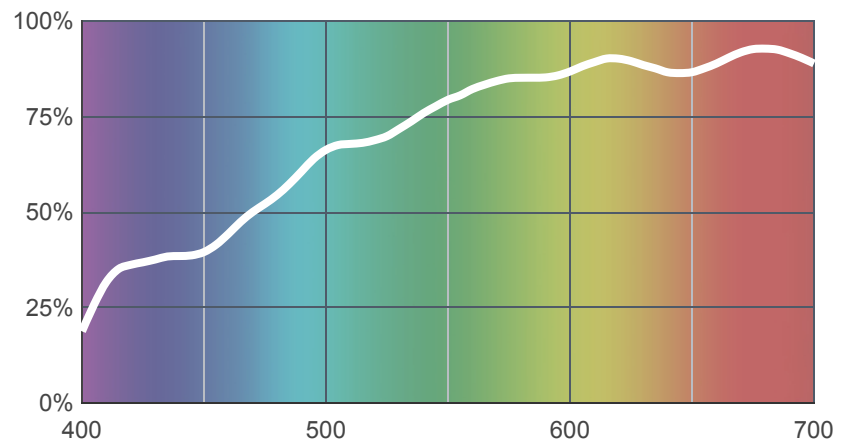

764 Sun Colour Straw

[View on leefilters.com](#) / [Find a Dealer](#)

Adds warmth, bright sunlight.

	Source C 6774K	Tungsten 3200K
Transmission Y	80.5%	82.3%
x	0.365	0.465
y	0.38	0.426
Absorption	0.09	0.08

Light transmitted (Y%)
for each colour
wavelength (nm)

Dimming Source Preview

Created by **David Hersey** as a part of The Designer Series.

Rolls:

- **1" Core** 7.62m x 1.22m (25' x 48")
- **2" Core** 7.62m x 1.22m (25' x 48")
- **Quick Roll** Length 7.62m (25') x any width between 2.5cm - 1.17m (1" x 48")

Sheets:

- **Full Sheet** 1.22m x 0.53m (48" x 21")
USA: Full Sheets by special order only.
- **Half Sheet** 0.61m x 0.53m (24" x 21")

Pre-Cut Packs:

- Not available in a pack