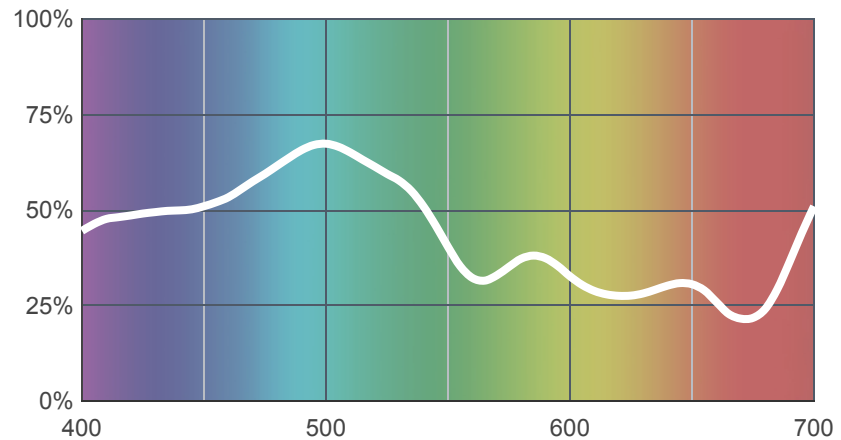

728 Steel Green

[View on leefilters.com](#) / [Find a Dealer](#)

Approaching storms. Overcast days. Cold steely light. Malevolent moonlight.

	Source C 6774K	Tungsten 3200K
Transmission Y	45.9%	41.4%
x	0.256	0.358
y	0.302	0.402
Absorption	0.34	0.38

Light transmitted (Y%)
for each colour
wavelength (nm)

Dimming Source Preview

Created by **Rick Fisher** as a part of The Designer Series.

Rolls:

- **1" Core** 7.62m x 1.22m (25' x 48")
- **2" Core** 7.62m x 1.22m (25' x 48")
- **Quick Roll** Length 7.62m (25') x any width between 2.5cm - 1.17m (1" x 48")

Sheets:

- **Full Sheet** 1.22m x 0.53m (48" x 21")
USA: Full Sheets by special order only.
- **Half Sheet** 0.61m x 0.53m (24" x 21")

Pre-Cut Packs:

- Not available in a pack