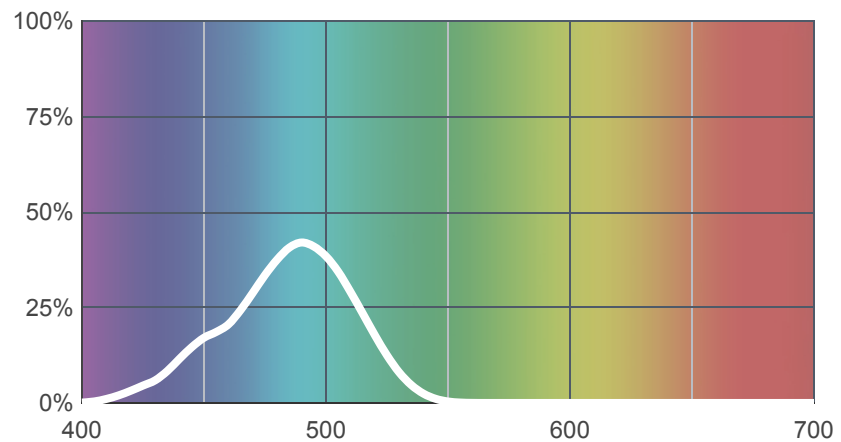

727 QFD Blue

[View on leefilters.com](http://leefilters.com) / [Find a Dealer](#)

A special version of 729 Scuba Blue which is good for backlighting and swimming pool effects.

	Source C 6774K	Tungsten 3200K
Transmission Y	6.6%	4.3%
x	0.109	0.099
y	0.21	0.292
Absorption	1.18	1.37

Light transmitted (Y%)
for each colour
wavelength (nm)

Dimming Source Preview

Created by **Peter Fisker** as a part of The Designer Series.

Rolls:

- **1" Core** 7.62m x 1.22m (25' x 48")
- **2" Core** 7.62m x 1.22m (25' x 48")
- **Quick Roll** Length 7.62m (25') x any width between 2.5cm - 1.17m (1" x 48")

Sheets:

- **Full Sheet** 1.22m x 0.53m (48" x 21")
USA: Full Sheets by special order only.
- **Half Sheet** 0.61m x 0.53m (24" x 21")

Pre-Cut Packs:

- Not available in a pack