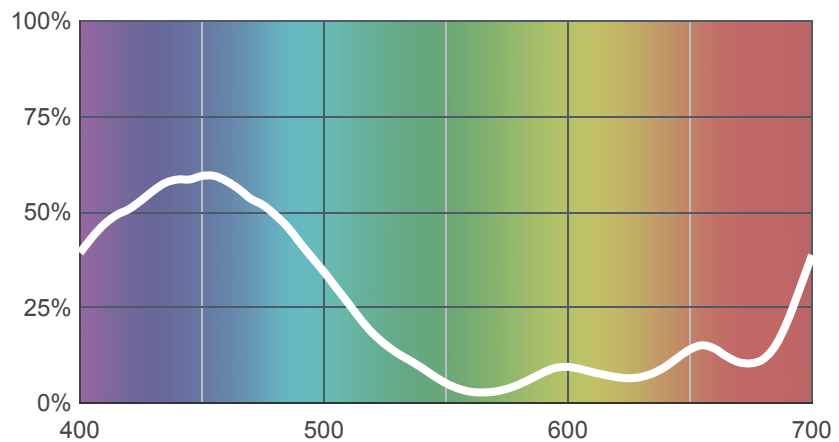

# 710 Spir Special Blue

[View on leefilters.com](#) / [Find a Dealer](#)

A cool industrial blue.

	Source C 6774K	Tungsten 3200K
Transmission Y	12.2%	9.9%
x	0.18	0.254
y	0.133	0.225
Absorption	0.91	1

Light transmitted (Y%)  
for each colour  
wavelength (nm)

## Rolls:

- **1" Core** 7.62m x 1.22m (25' x 48")
- **2" Core** 7.62m x 1.22m (25' x 48")
- **Quick Roll** Length 7.62m (25') x any width between 2.5cm - 1.17m (1" x 48")

## Sheets:

- **Full Sheet** 1.22m x 0.53m (48" x 21")  
USA: Full Sheets by special order only.
- **Half Sheet** 0.61m x 0.53m (24" x 21")