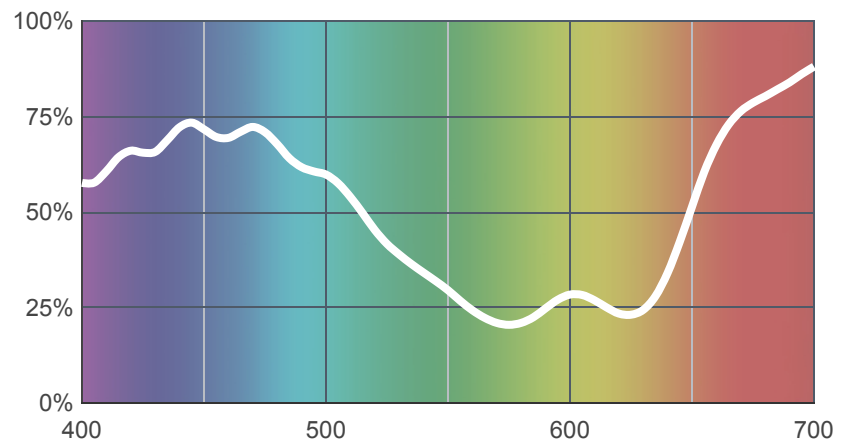

709 Electric Lilac

[View on leefilters.com](#) / [Find a Dealer](#)

Provides good colour rendering which creates a sharp edge, adding a touch of drama.

	Source C 6774K	Tungsten 3200K
Transmission Y	35.2%	32.9%
x	0.24	0.355
y	0.228	0.334
Absorption	0.45	0.48

Light transmitted (Y%)
for each colour
wavelength (nm)

Dimming Source Preview

Created by **David Whitehead** as a part of The Designer Series.

Rolls:

- **1" Core** 7.62m x 1.22m (25' x 48")
- **2" Core** 7.62m x 1.22m (25' x 48")
- **Quick Roll** Length 7.62m (25') x any width between 2.5cm - 1.17m (1" x 48")

Sheets:

- **Full Sheet** 1.22m x 0.53m (48" x 21")
USA: Full Sheets by special order only.
- **Half Sheet** 0.61m x 0.53m (24" x 21")

Pre-Cut Packs:

- Not available in a pack