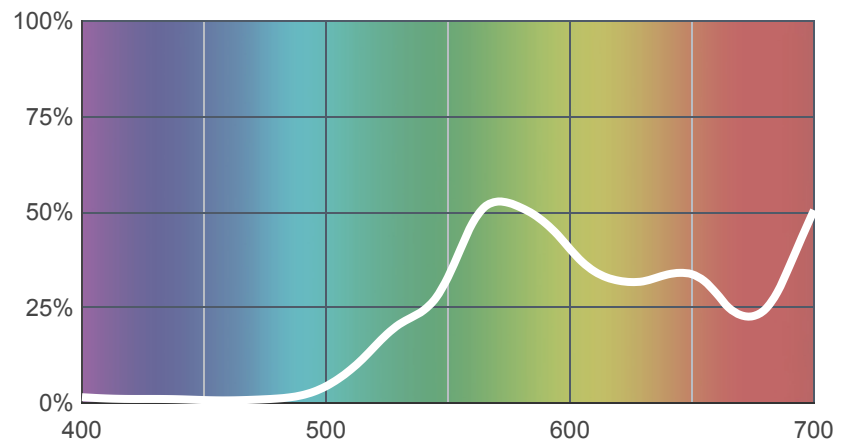

# 643 Quarter Mustard yellow

[View on leefilters.com](#) / [Find a Dealer](#)

Quarter strength Sodium light effect, designed for use with daylight sources.

	Source C 6774K	Tungsten 3200K
Transmission Y	31.3%	34.2%
x	0.483	0.522
y	0.493	0.467
Absorption	0.5	0.47

Light transmitted (Y%)  
for each colour  
wavelength (nm)

### Rolls:

- **1" Core** 7.62m x 1.22m (25' x 48")
- **2" Core** 7.62m x 1.22m (25' x 48")
- **Quick Roll** Length 7.62m (25') x any width between 2.5cm - 1.17m (1" x 48")

### Sheets:

- **Full Sheet** 1.22m x 0.53m (48" x 21")  
USA: Full Sheets by special order only.
- **Half Sheet** 0.61m x 0.53m (24" x 21")