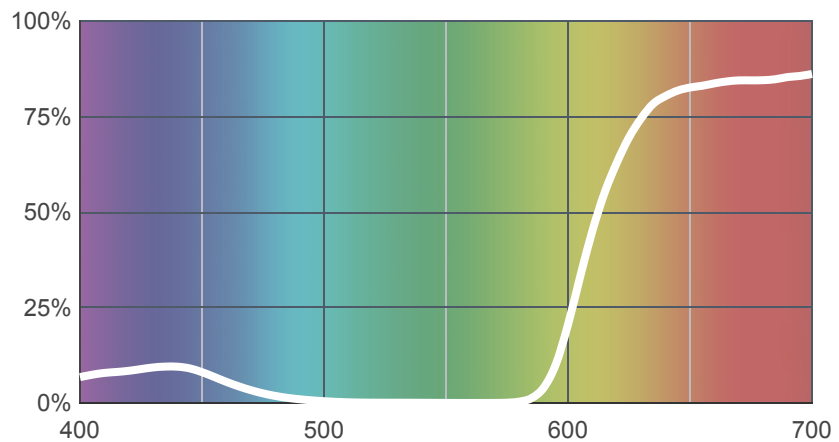

113 Magenta

[View on leefilters.com](http://leefilters.com) / [Find a Dealer](#)

Very strong - used carefully for small areas on set.

	Source C 6774K	Tungsten 3200K
Transmission Y	10.9%	14.7%
x	0.563	0.662
y	0.217	0.29
Absorption	0.96	0.83

Light transmitted (Y%)
for each colour
wavelength (nm)

Dimming Source Preview

Rolls:

- **1" Core** 7.62m x 1.22m (25' x 48")
- **2" Core** 7.62m x 1.22m (25' x 48")
- **Quick Roll** Length 7.62m (25') x any width between 2.5cm - 1.17m (1" x 48")

Sheets:

- **Full Sheet** 1.22m x 0.53m (48" x 21")
USA: Full Sheets by special order only.
- **Half Sheet** 0.61m x 0.53m (24" x 21")

Pre-Cut Packs:

- **DJ Pack 2**