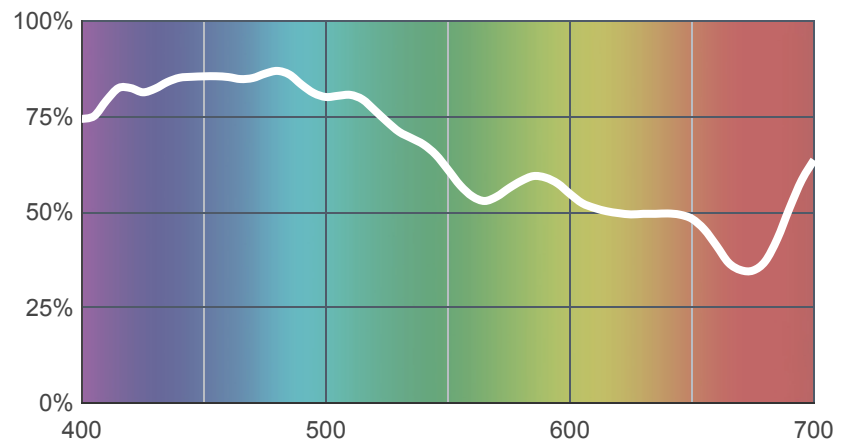

061 Mist Blue

[View on leefilters.com](http://leefilters.com) / [Find a Dealer](#)

A cool wash good for night scenes.

	Source C 6774K	Tungsten 3200K
Transmission Y	62.4%	60%
x	0.268	0.377
y	0.284	0.385
Absorption	0.2	0.22

Light transmitted (Y%)
for each colour
wavelength (nm)

Dimming Source Preview

Available as a **High Temperature** filter.

Rolls:

- **1" Core** 7.62m x 1.22m (25' x 48")
- **2" Core** 7.62m x 1.22m (25' x 48")
- **High Temperature** 4m x 1.17m (13' x 46")
- **Quick Roll** Length 7.62m (25') x any width between 2.5cm - 1.17m (1" x 48")

Sheets:

- **Full Sheet** 1.22m x 0.53m (48" x 21")
USA: Full Sheets by special order only.
- **High Temperature** 0.56m x 0.53m (22" x 21")

Pre-Cut Packs:

- **Light Tint Pack**