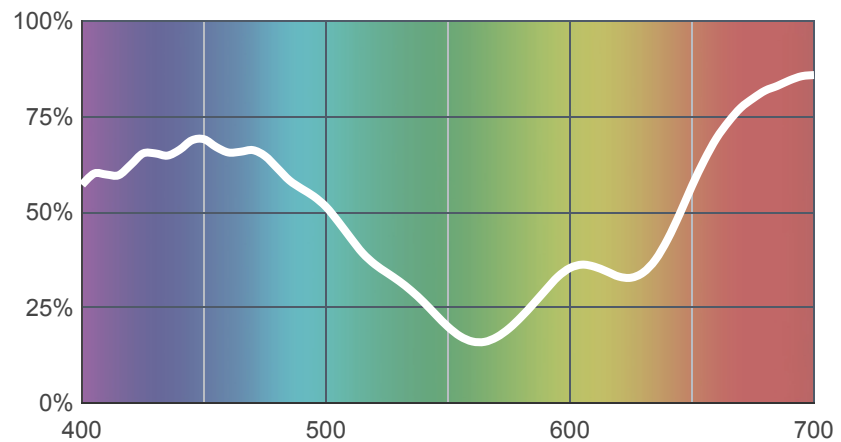

052 Light Lavender

[View on leefilters.com](#) / [Find a Dealer](#)

Good for general areas and side lights. Great for a basic followspot colour as well as an excellent backlight.

	Source C 6774K	Tungsten 3200K
Transmission Y	33%	31.4%
x	0.259	0.391
y	0.218	0.315
Absorption	0.48	0.5

Light transmitted (Y%)
for each colour
wavelength (nm)

Dimming Source Preview

Available as a **High Temperature** filter.

Rolls:

- **1" Core** 7.62m x 1.22m (25' x 48")
- **2" Core** 7.62m x 1.22m (25' x 48")
- **High Temperature** 4m x 1.17m (13' x 46")
- **Quick Roll** Length 7.62m (25') x any width between 2.5cm - 1.17m (1" x 48")

Sheets:

- **Full Sheet** 1.22m x 0.53m (48" x 21")
USA: Full Sheets by special order only.
- **Half Sheet** 0.61m x 0.53m (24" x 21")
- **High Temperature** 0.56m x 0.53m (22" x 21")

Pre-Cut Packs:

- Not available in a pack