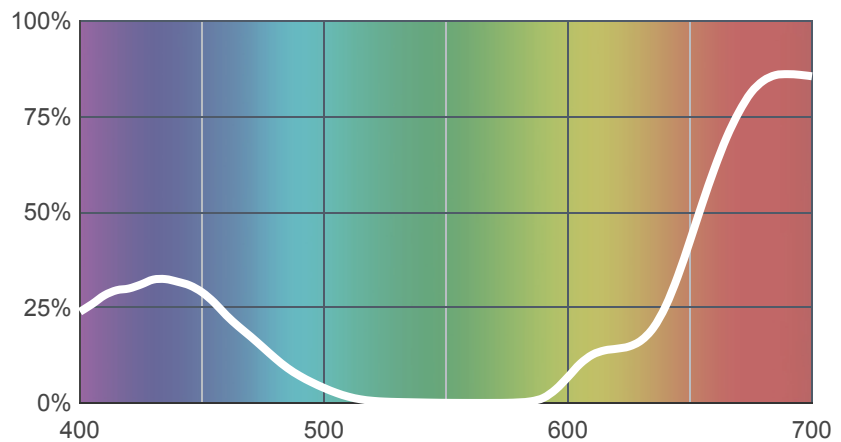

# 049 Medium Purple

[View on leefilters.com](#) / [Find a Dealer](#)

A strong cheerful glow, good for cycloramas and pantomimes.

	Source C 6774K	Tungsten 3200K
Transmission Y	4.7%	5.8%
x	0.283	0.474
y	0.101	0.197
Absorption	1.33	1.23

Light transmitted (Y%)  
for each colour  
wavelength (nm)

### Rolls:

- **1" Core** 7.62m x 1.22m (25' x 48")
- **2" Core** 7.62m x 1.22m (25' x 48")
- **Quick Roll** Length 7.62m (25') x any width between 2.5cm - 1.17m (1" x 48")

### Sheets:

- **Full Sheet** 1.22m x 0.53m (48" x 21")  
USA: Full Sheets by special order only.
- **Half Sheet** 0.61m x 0.53m (24" x 21")