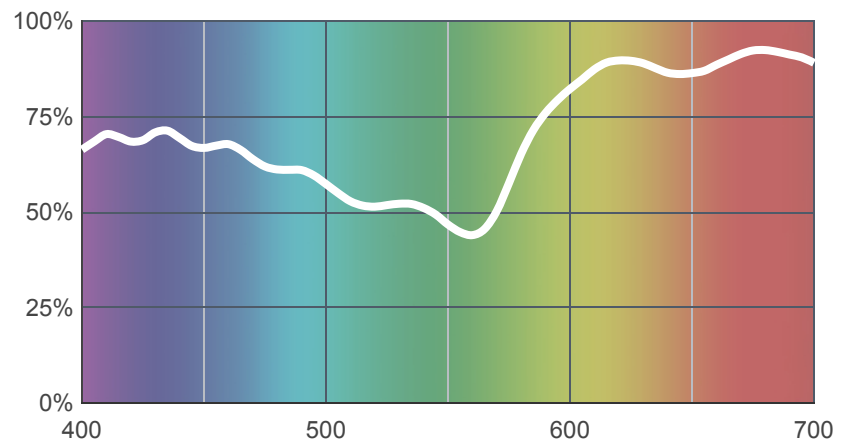

035 Light Pink

[View on leefilters.com](http://leefilters.com) / [Find a Dealer](#)

A warm wash good for musical reviews.

	Source C 6774K	Tungsten 3200K
Transmission Y	61.3%	64%
x	0.335	0.462
y	0.289	0.37
Absorption	0.21	0.19

Light transmitted (Y%)
for each colour
wavelength (nm)

Dimming Source Preview

Available as a **High Temperature** filter.

Rolls:

- **1" Core** 7.62m x 1.22m (25' x 48")
- **2" Core** 7.62m x 1.22m (25' x 48")
- **High Temperature** 4m x 1.17m (13' x 46")
- **Quick Roll** Length 7.62m (25') x any width between 2.5cm - 1.17m (1" x 48")

Sheets:

- **Full Sheet** 1.22m x 0.53m (48" x 21")
USA: Full Sheets by special order only.
- **Half Sheet** 0.61m x 0.53m (24" x 21")
- **High Temperature** 0.56m x 0.53m (22" x 21")

Pre-Cut Packs:

- **Light Tint Pack**
- **Complementary Pack**